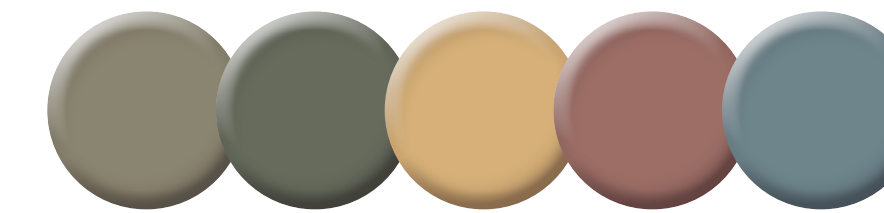

05. Northern Light

06. Lunar Breeze

07. Mossy Blush

08. Steppe Serene

09. Luscious Rouge

10. Mosaic

11. Nude Stone

12. Before the Dawn

13. Seasons

14. Golden Sunset

15. Falling Leaves

We also offer these ready-made colour combinations of five, picked by our creative team. These colours come in both glossy and matte finish.