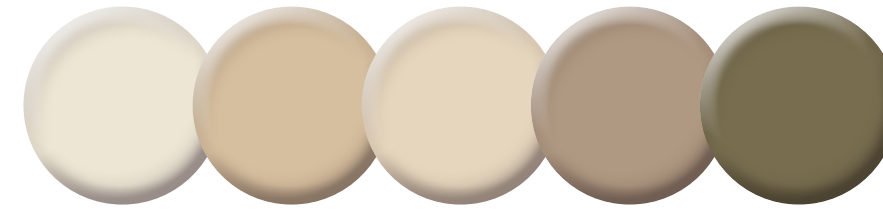

# MODERN | TIMELESS | LUXURY

087 088

089 090 091

092

093 094 095

096 097 098 099

100 101 102 103

104 105 106 107

# READY-MADE COMBINATIONS

Bespoke Creation

Your choice of color is not just a selection; it's a bespoke creation tailored to your individual taste.

01. Sandy Fawn

02. Riding Hood

03. Camouflage

04. Tesserae

05. Northern Light

06. Lunar Breeze

07. Mossy Blush

08. Steppe Serene

09. Luscious Rouge

10. Mosaic

11. Nude Stone

12. Before the Dawn