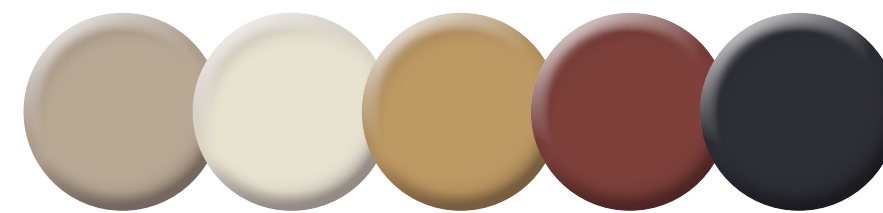

# READY-MADE COMBINATIONS

Bespoke Creation

Your choice of color is not just a selection; it's a bespoke creation tailored to your individual taste.

01. Sandy Fawn

02. Riding Hood

03. Camouflage

04. Tesserae

05. Northern Light

06. Lunar Breeze

07. Mossy Blush

08. Steppe Serene

09. Luscious Rouge

10. Mosaic

11. Nude Stone

12. Before the Dawn

13. Seasons

14. Golden Sunset

15. Falling Leaves

We also offer these ready-made colour combinations of five, picked by our creative team. These colours come in both glossy and matte finish.