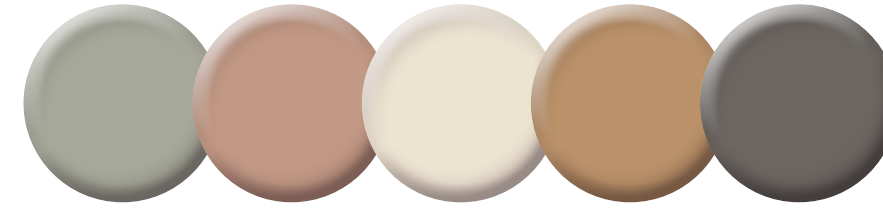

# MODERN | TIMELESS | LUXURY

087 088

089 090 091

092

093 094 095

096 097 098 099

100 101 102 103

104 105 106 107

# READY-MADE COMBINATIONS

Bespoke Creation

Your choice of color is not just a selection; it's a bespoke creation tailored to your individual taste.

01. Sandy Fawn

02. Riding Hood

03. Camouflage

04. Tesserae

05. Northern Light

06. Lunar Breeze

07. Mossy Blush

08. Steppe Serene

09. Luscious Rouge

10. Mosaic

11. Nude Stone

12. Before the Dawn