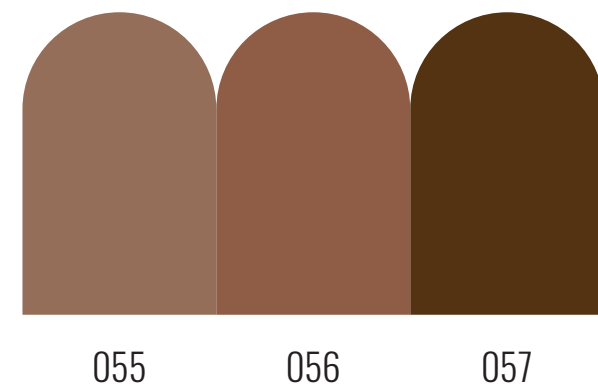

WARM | VINTAGE | BOLD

ROOTED | ORGANIC | EARTHY