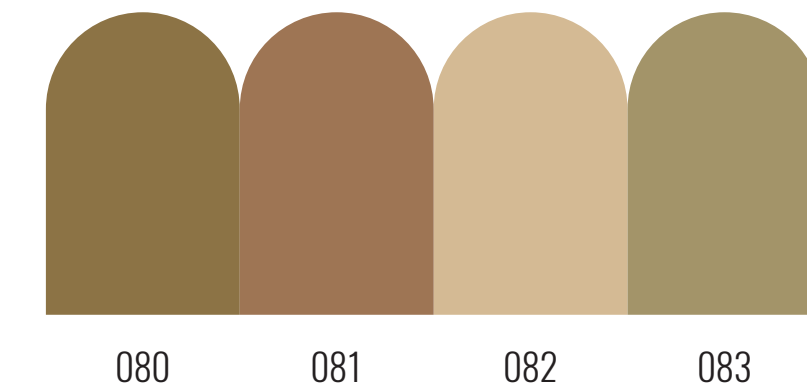

WARM | VINTAGE | BOLD

ROOTED | ORGANIC | EARTHY