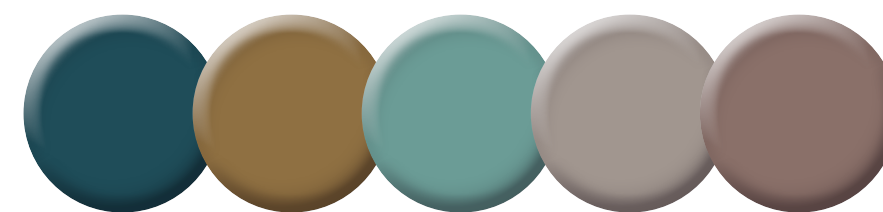

# READY-MADE COMBINATIONS

Bespoke Creation

Your choice of color is not just a selection; it's a bespoke creation tailored to your individual taste.

01. Sandy Fawn

02. Riding Hood

03. Camouflage

04. Tesserae

05. Northern Light

06. Lunar Breeze

07. Mossy Blush

08. Steppe Serene

09. Luscious Rouge

10. Mosaic

11. Nude Stone

12. Before the Dawn

13. Seasons

14. Golden Sunset

15. Falling Leaves

We also offer these ready-made colour combinations of five, picked by our creative team. These colours come in both glossy and matte finish.