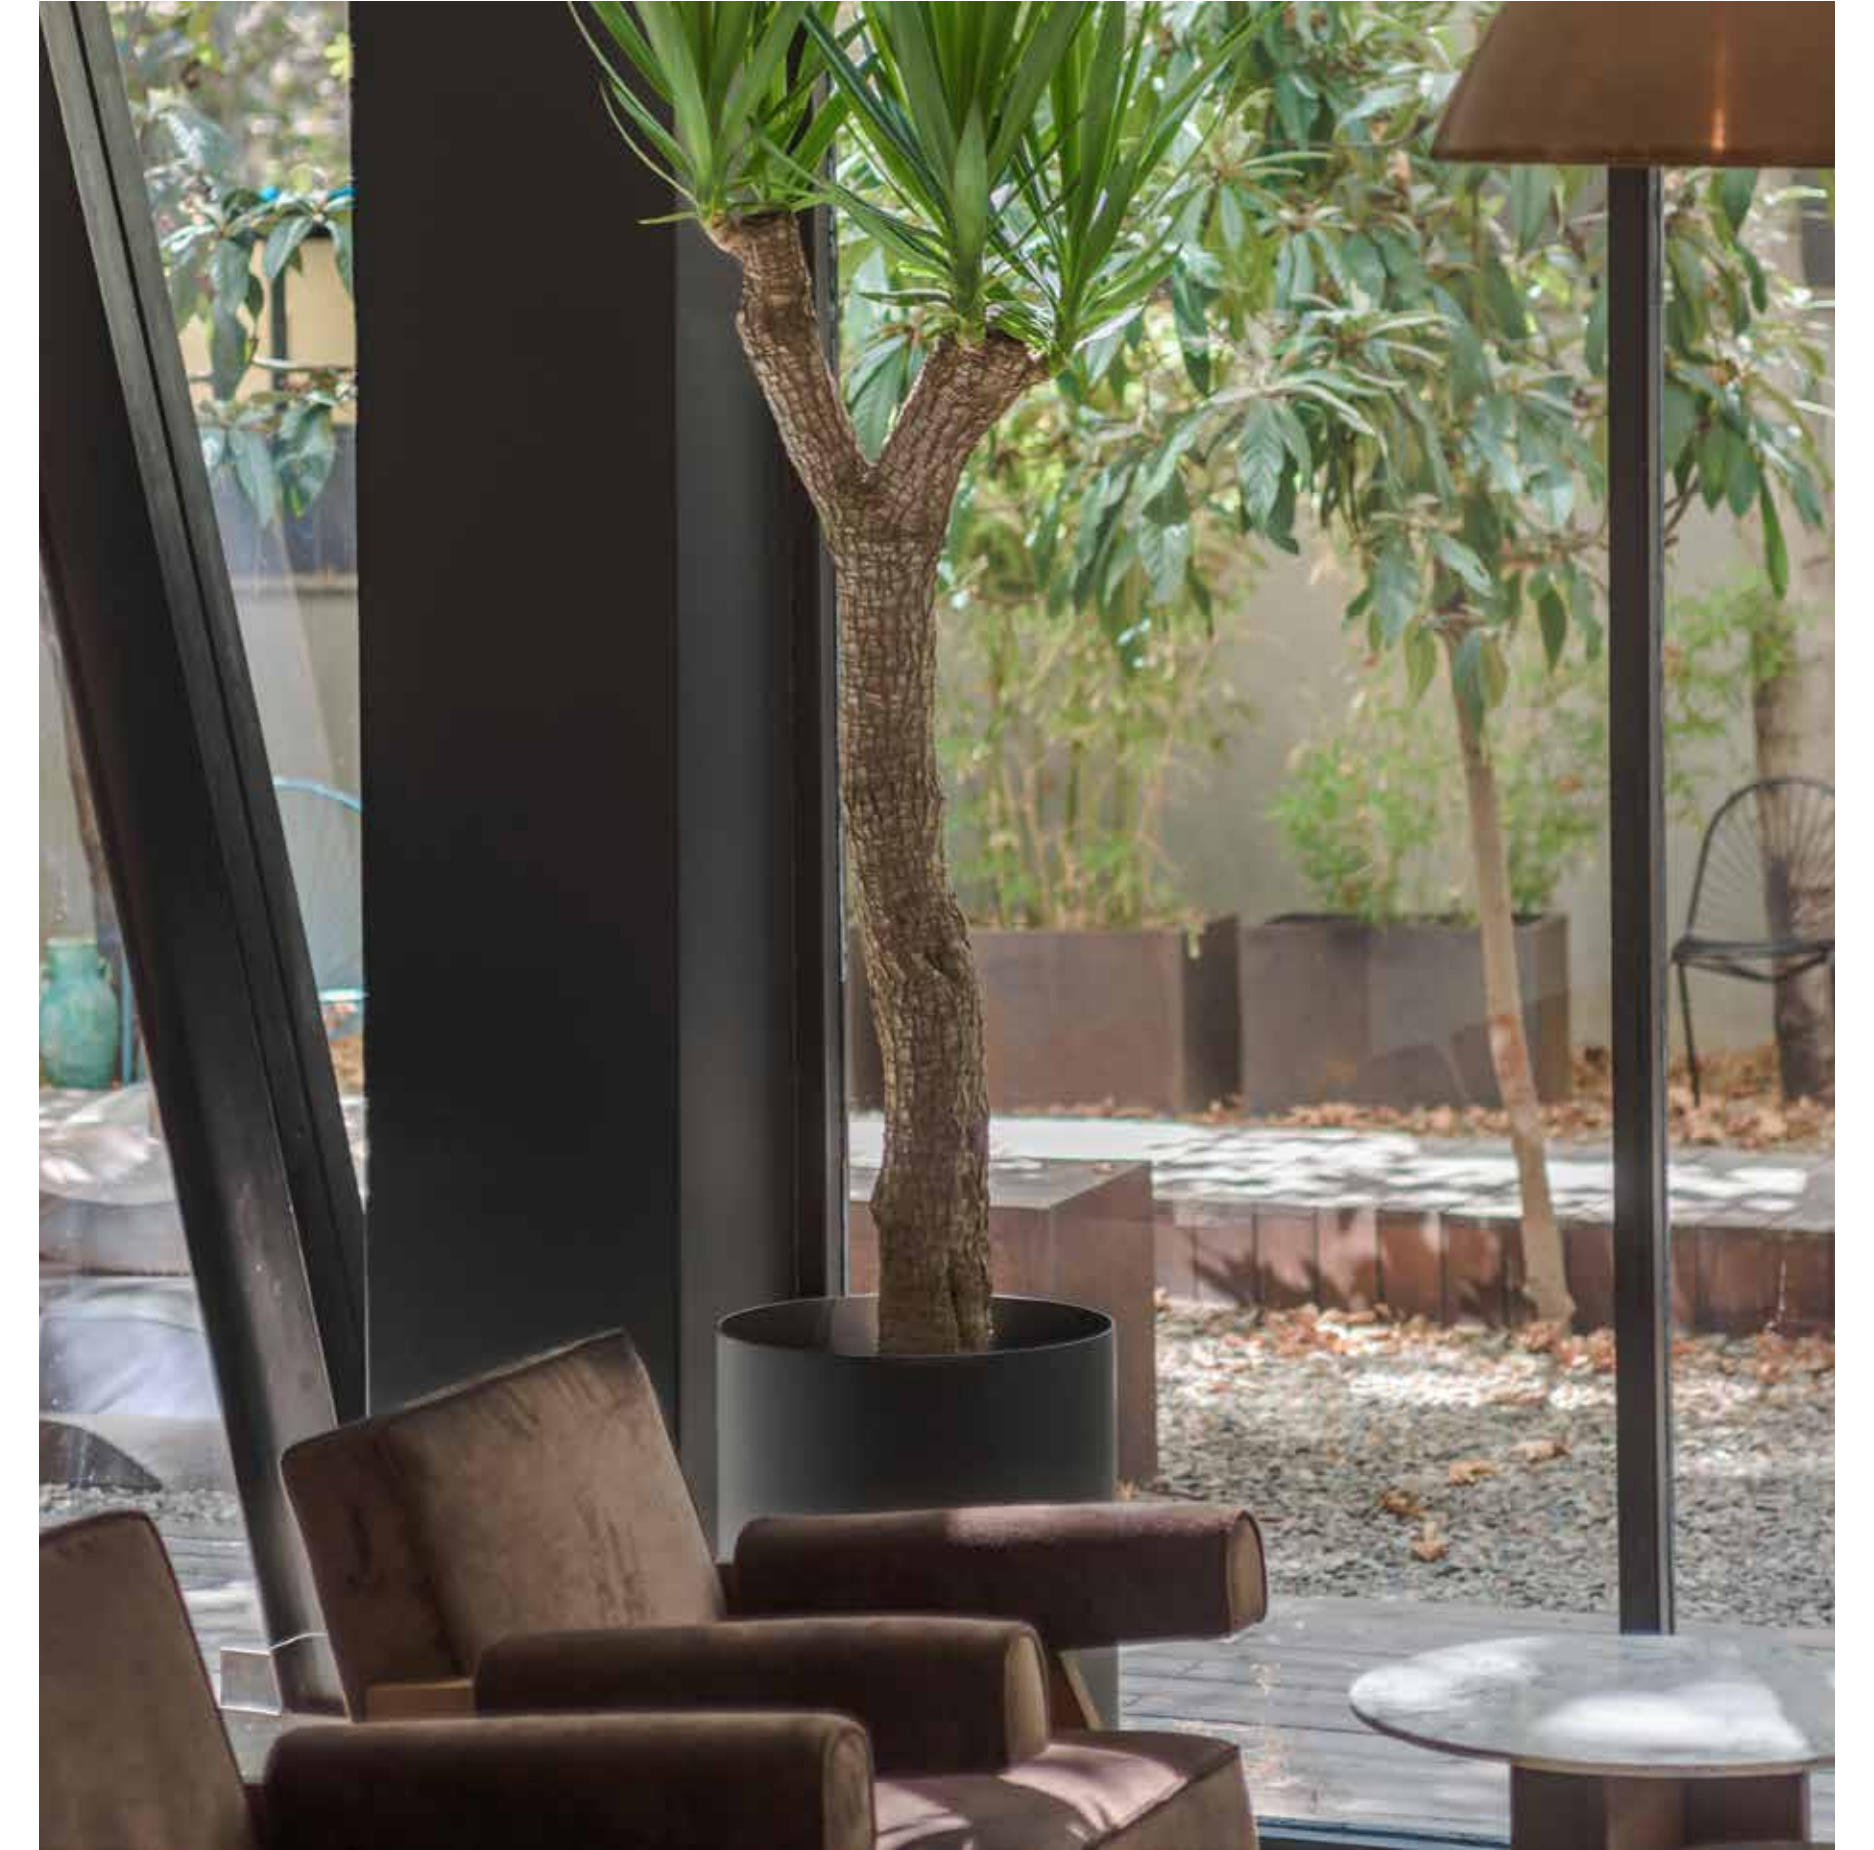

Less isn't always more! In this beautiful apartment in Tehran done by Ravagh Group, we have our matte finish in the foreground housing the ZZ plant, our clay pots in the back and our Pampas grass on the terrace, creating harmony through shades of pink and aqua. Not to mention the air purifying effects of these plants!