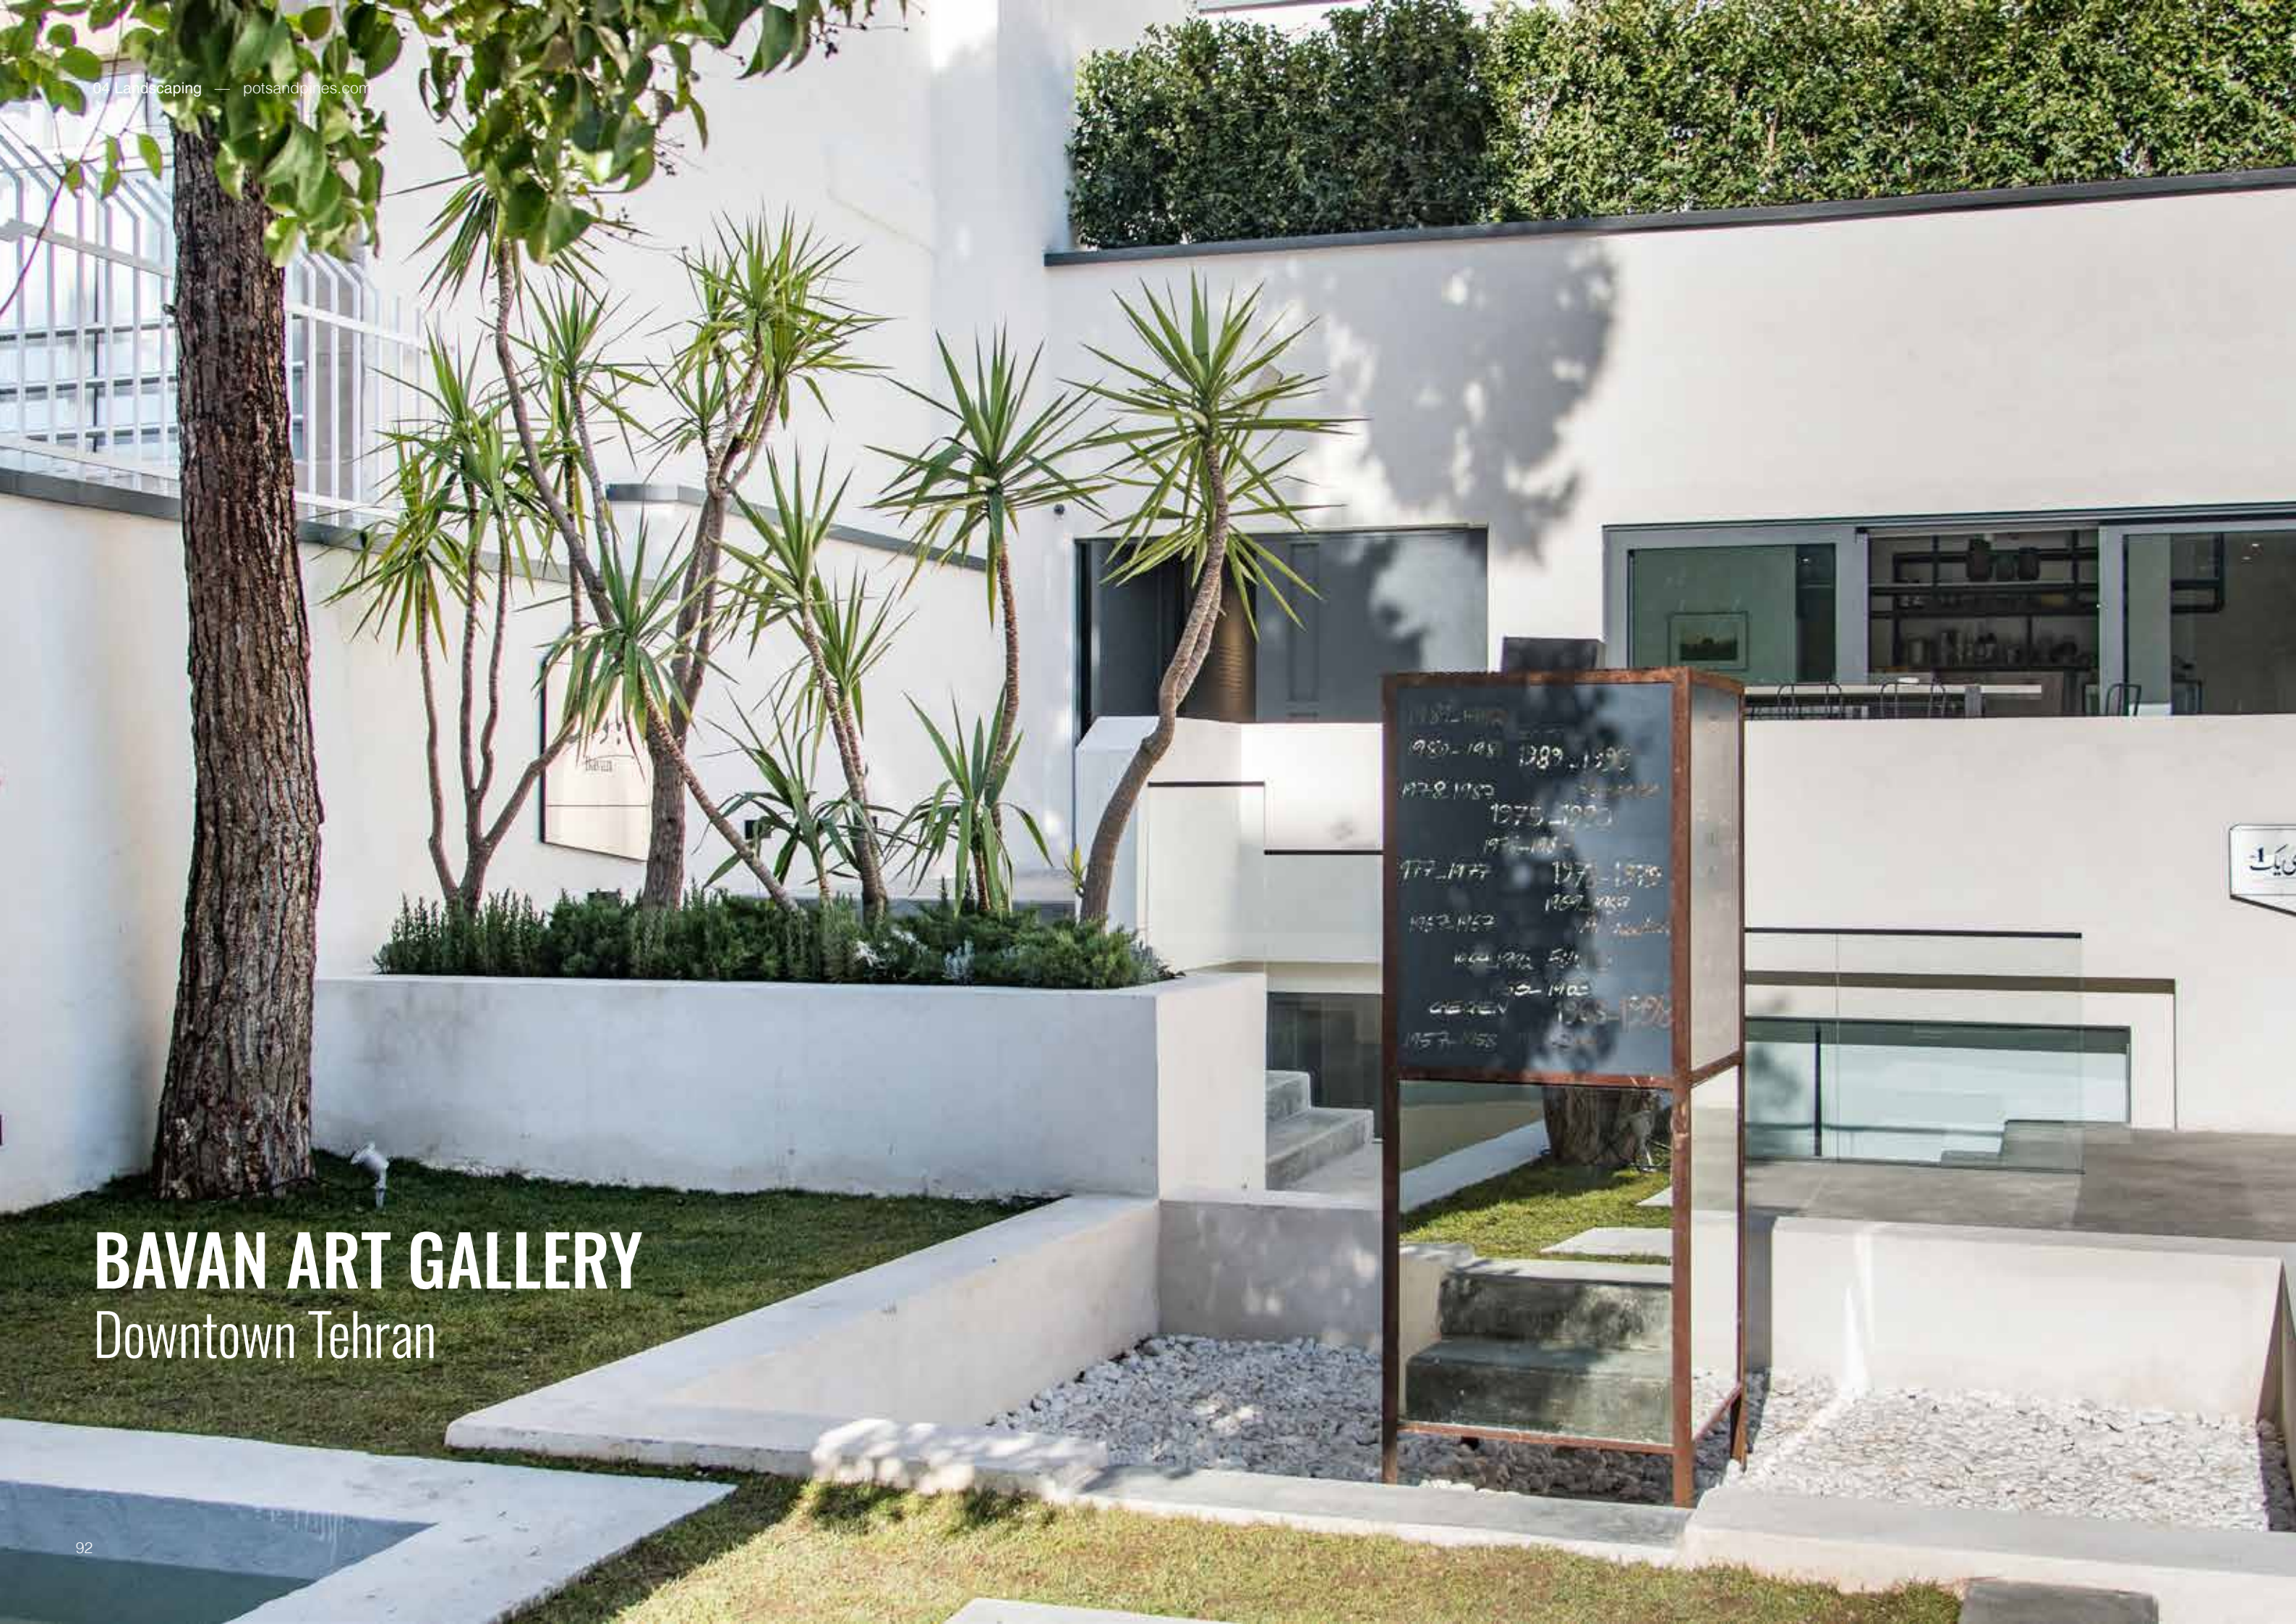

The garden is designed with careful attention to detail, creating a serene and inviting atmosphere.

The centerpiece of the garden is a table set in a courtyard, surrounded by lush plants. This project exemplifies the fusion of nature and design, providing a delightful experience for visitors at the Sepehr Sarlak restaurant in Tehran.

In this amalgam of ancient architecture and modern design, we selected the right forms and colours and placed them in different corners to create harmony and beauty.

Ravagh is a leading design enterprise bringing together an independent design consultancy and an array of bespoke design solutions for a diverse set of typologies.