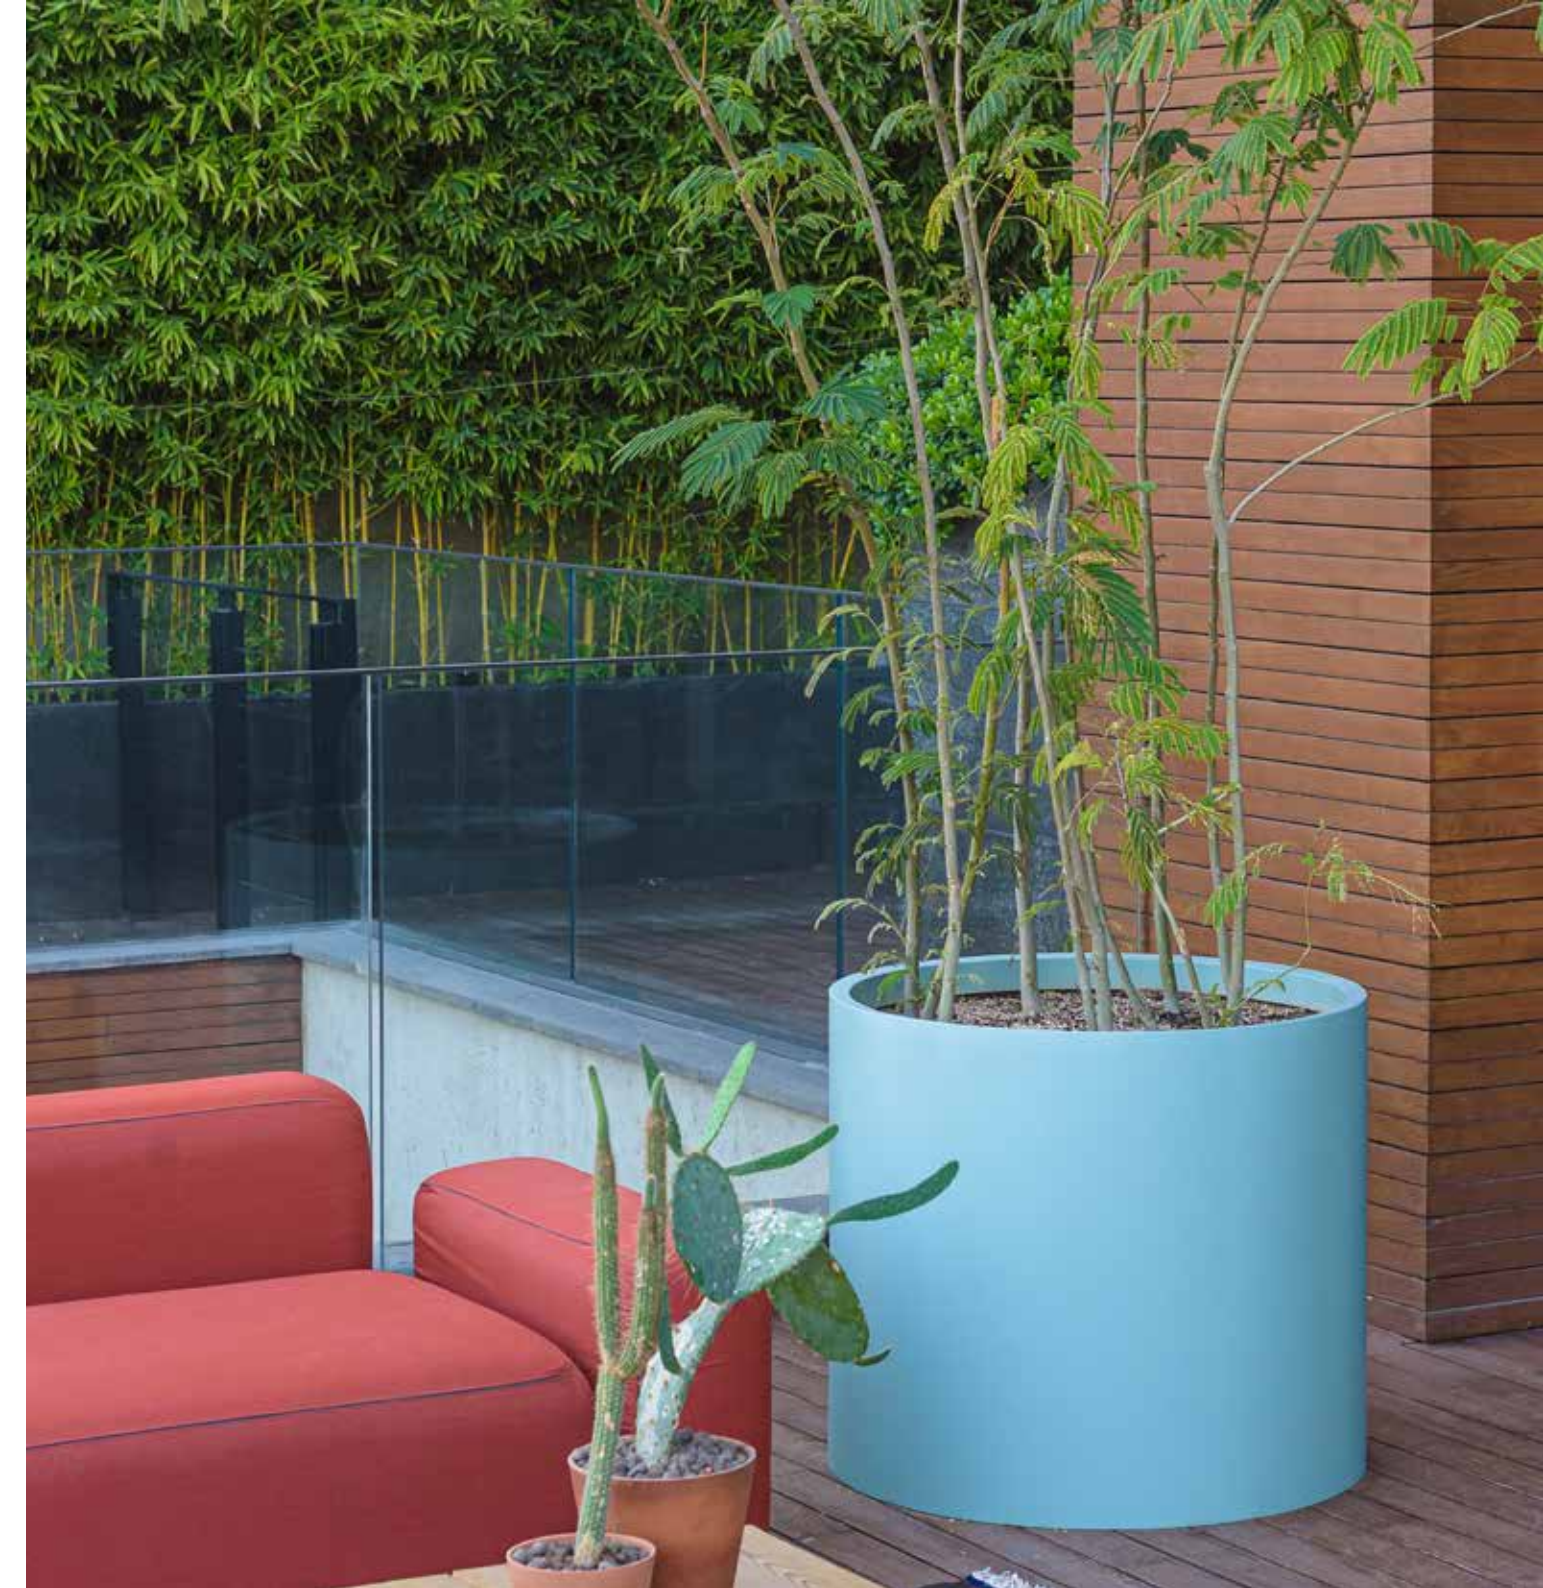

Another celebration of colours and utter joy with these larger-than-life plants housed in the perfect planters, breathing life into the space.

The selection of matte-colour planters and the plants on this beautifully-finished floor is proof for our attention to harmony and detail.